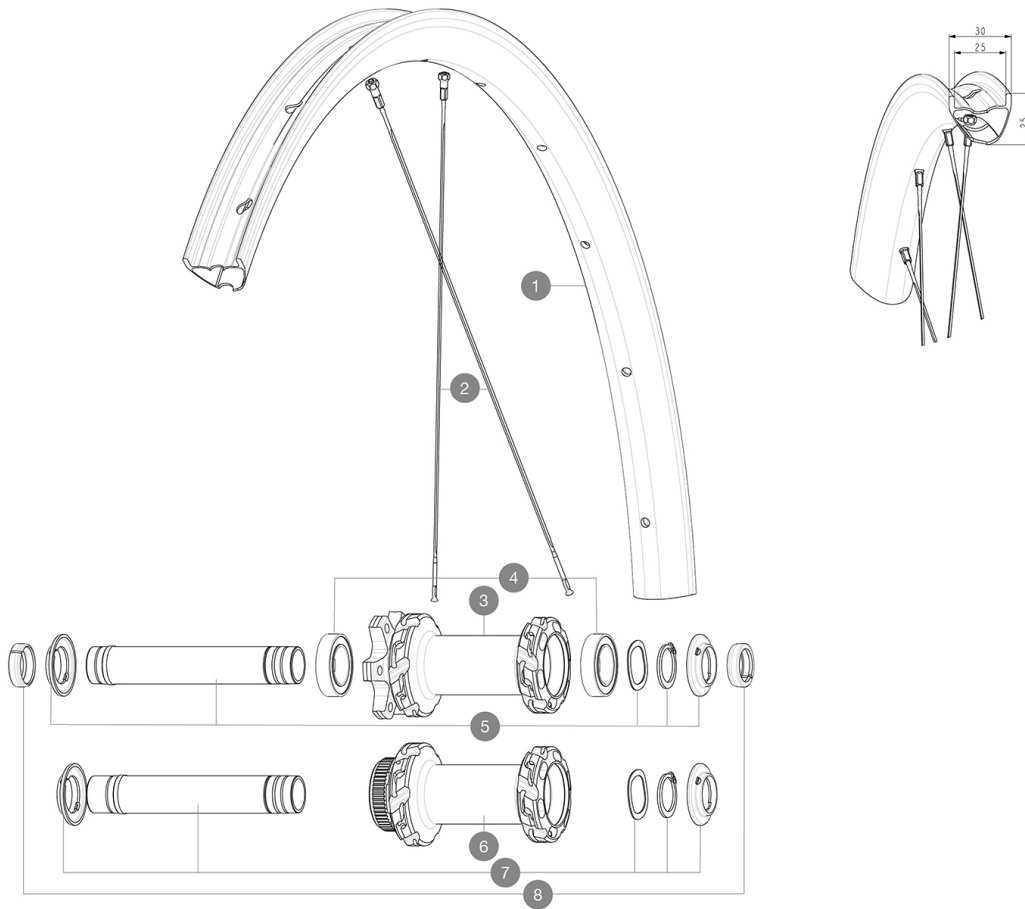

REFERENCES WHEELS

RIMS

&NBSP;:

1	V00004731	Kit Front/Rear rim Crossmax SLR 29" 22
	V2700101	UST Tape 28mm for 25 to 27mm wide rims

SPOKES

2	V2389101	Kit 12Fr/Rr XmaxSL Ultimate spk293+np&w
---	----------	-----------------------------------------

HUB SHELLS

3	N/A	HUB BODY
4	V2500901	KIT BEARINGS 18x30x7 + WAVED WASHER + CLIP
5	V2372401	KIT 110mm AXLE QRM AUTO MTB > 2019
6	N/A	HUB BODY
7	V2375601	Kit 110mm axle QRM auto MTB from 2019 DCL
8	V2372501	15mm MTB Axle Cap QRM Auto From 2019

MAVIC *Crossmax SL R 29*

Specifications

WHEEL WEIGHTS